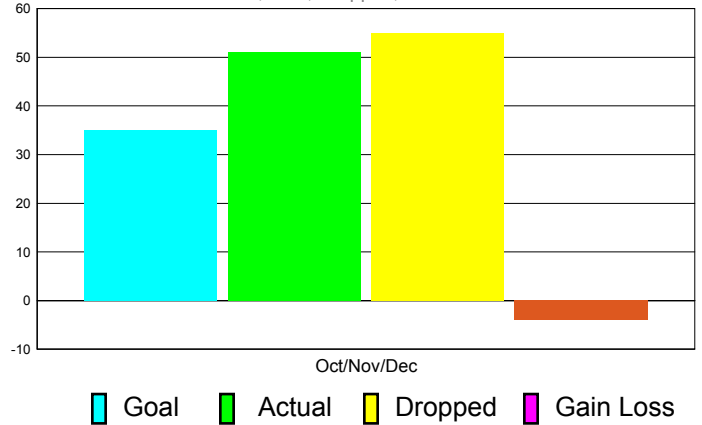

Membership Results 2011-2012

Goal, New, Dropped, Gain/Loss